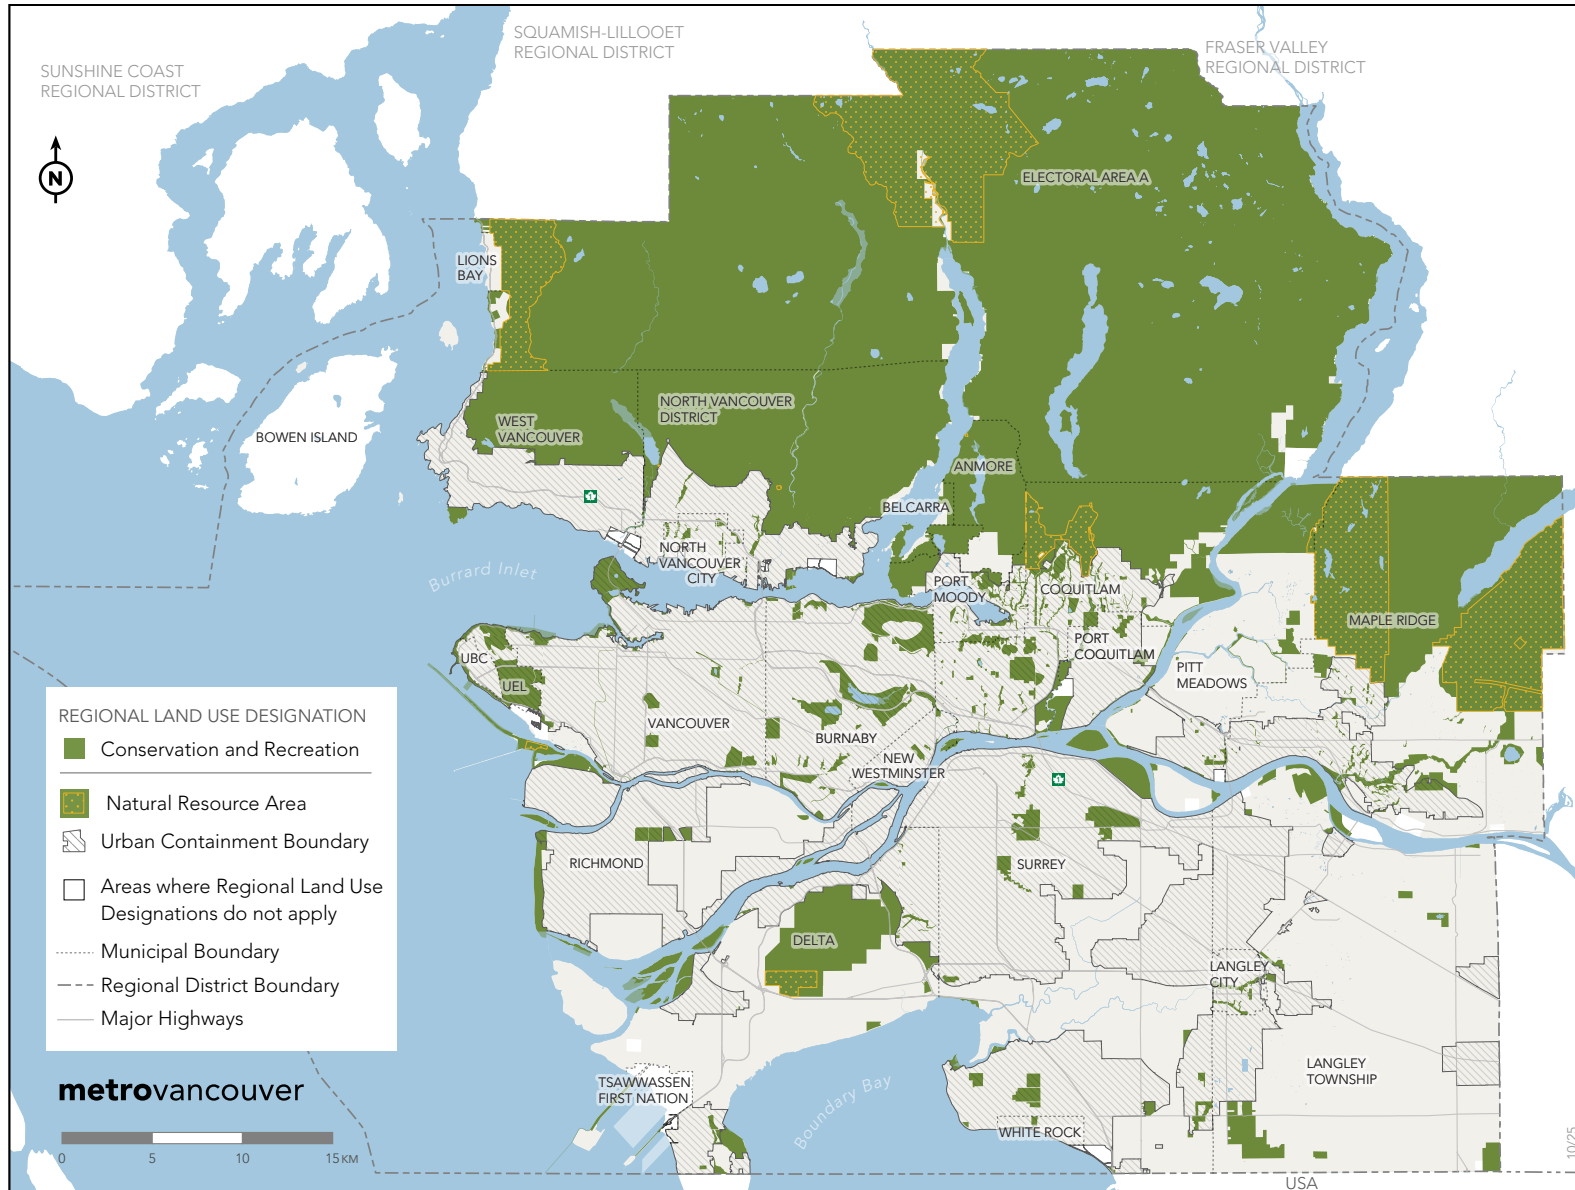

MAP 9 Conservation and Recreation Lands

The Natural Resource Areas Overlay was collated by Metro Vancouver from several data sources including: Active managed forest tenure licences, relevant OCPs, GVS&DD, and GWWD. Revised by Bylaw 1429, 2025.