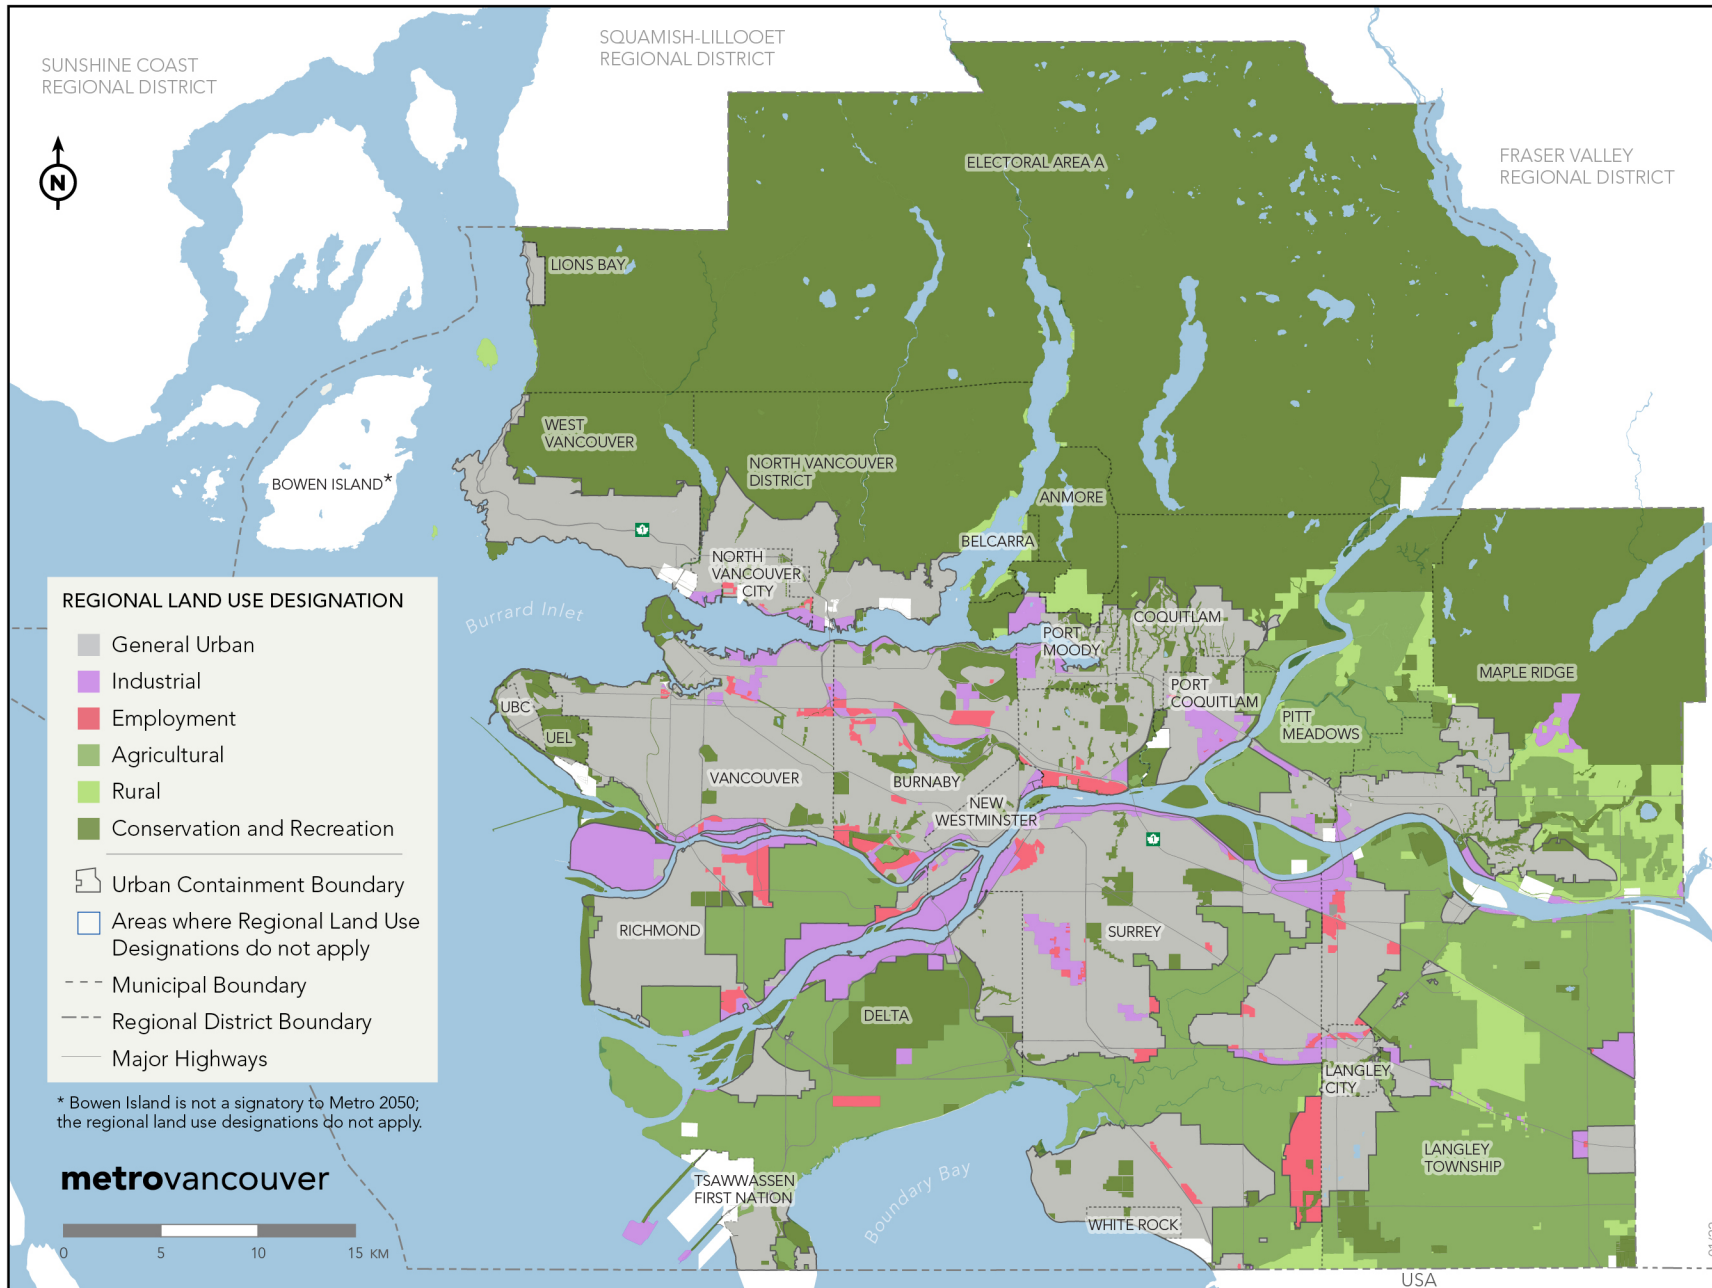

MAP 2 Regional Land Use Designations

This map is a small scale representation of the Regional Land Use Designation Map that Metro Vancouver maintains as the basis for defining land-use designation boundaries. The official Regional Land Use Designation Map can be found at metrovancover.org