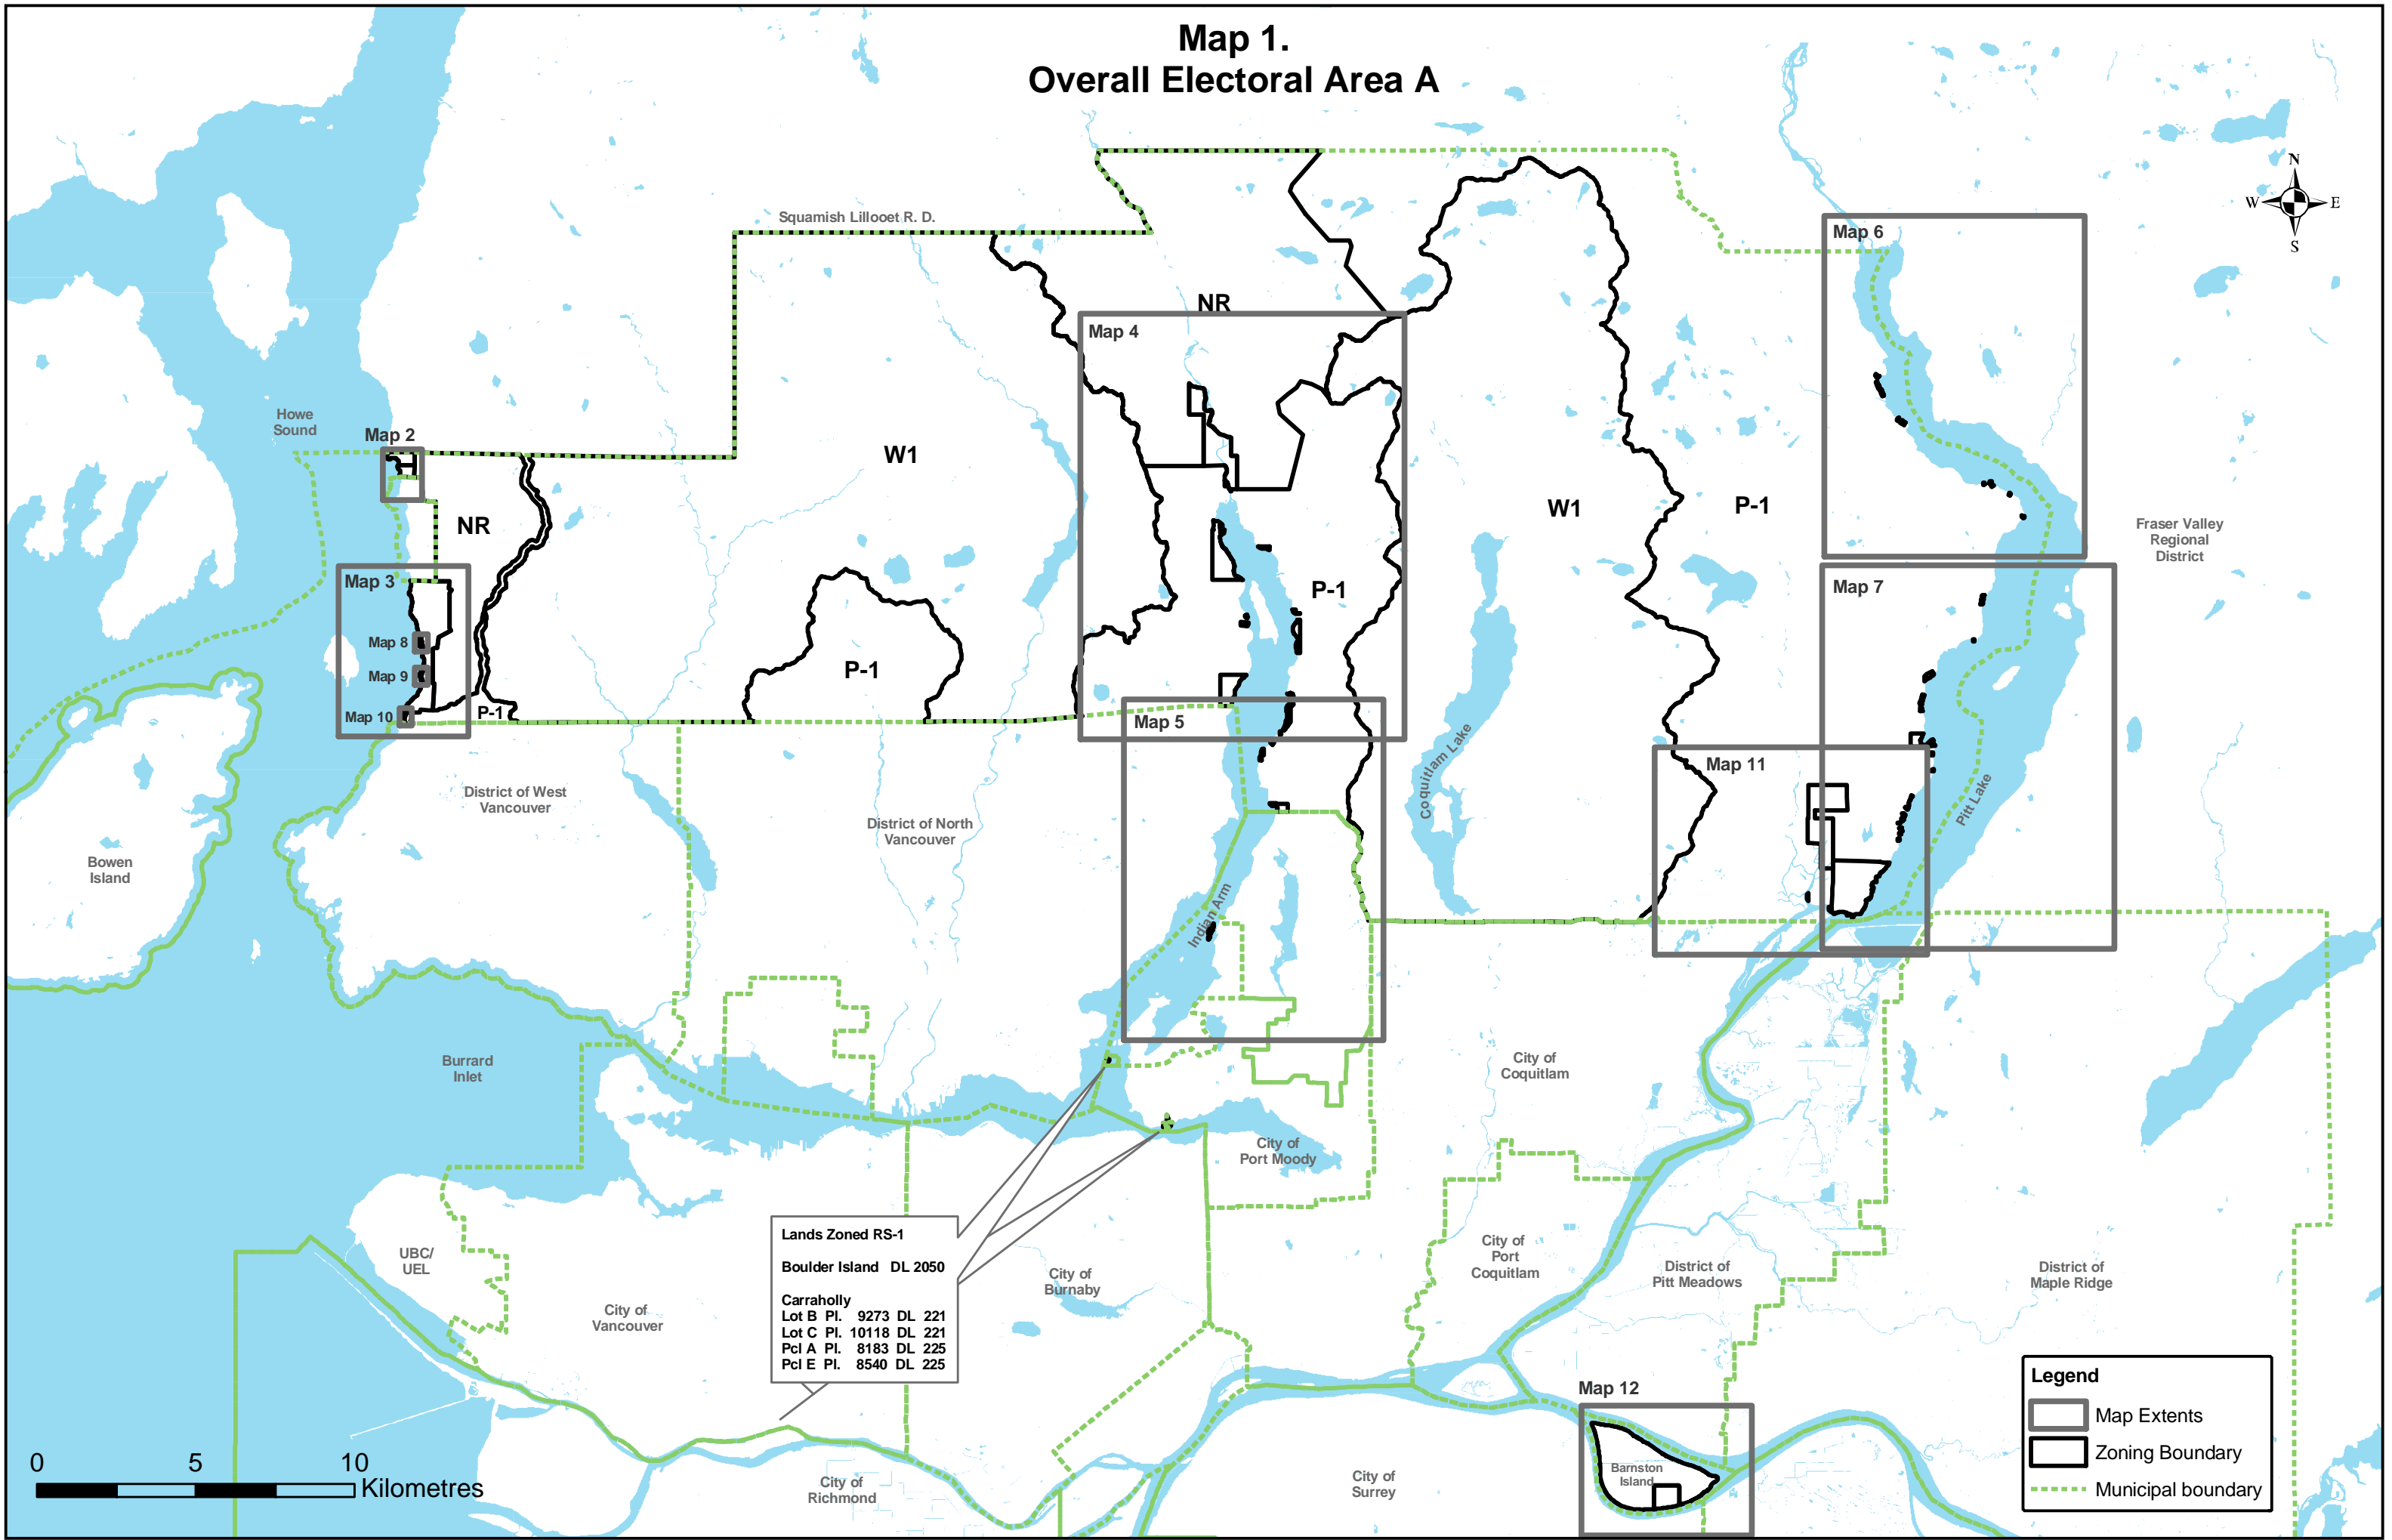

# Map 1. Overall Electoral Area A

**Lands Zoned RS-1**  
 Boulder Island DL 2050  
 Carraholly  
 Lot B Pl. 9273 DL 221  
 Lot C Pl. 10118 DL 221  
 Pcl A Pl. 8183 DL 225  
 Pcl E Pl. 8540 DL 225

**Legend**

- Map Extents
- Zoning Boundary
- Municipal boundary

0 5 10 Kilometres