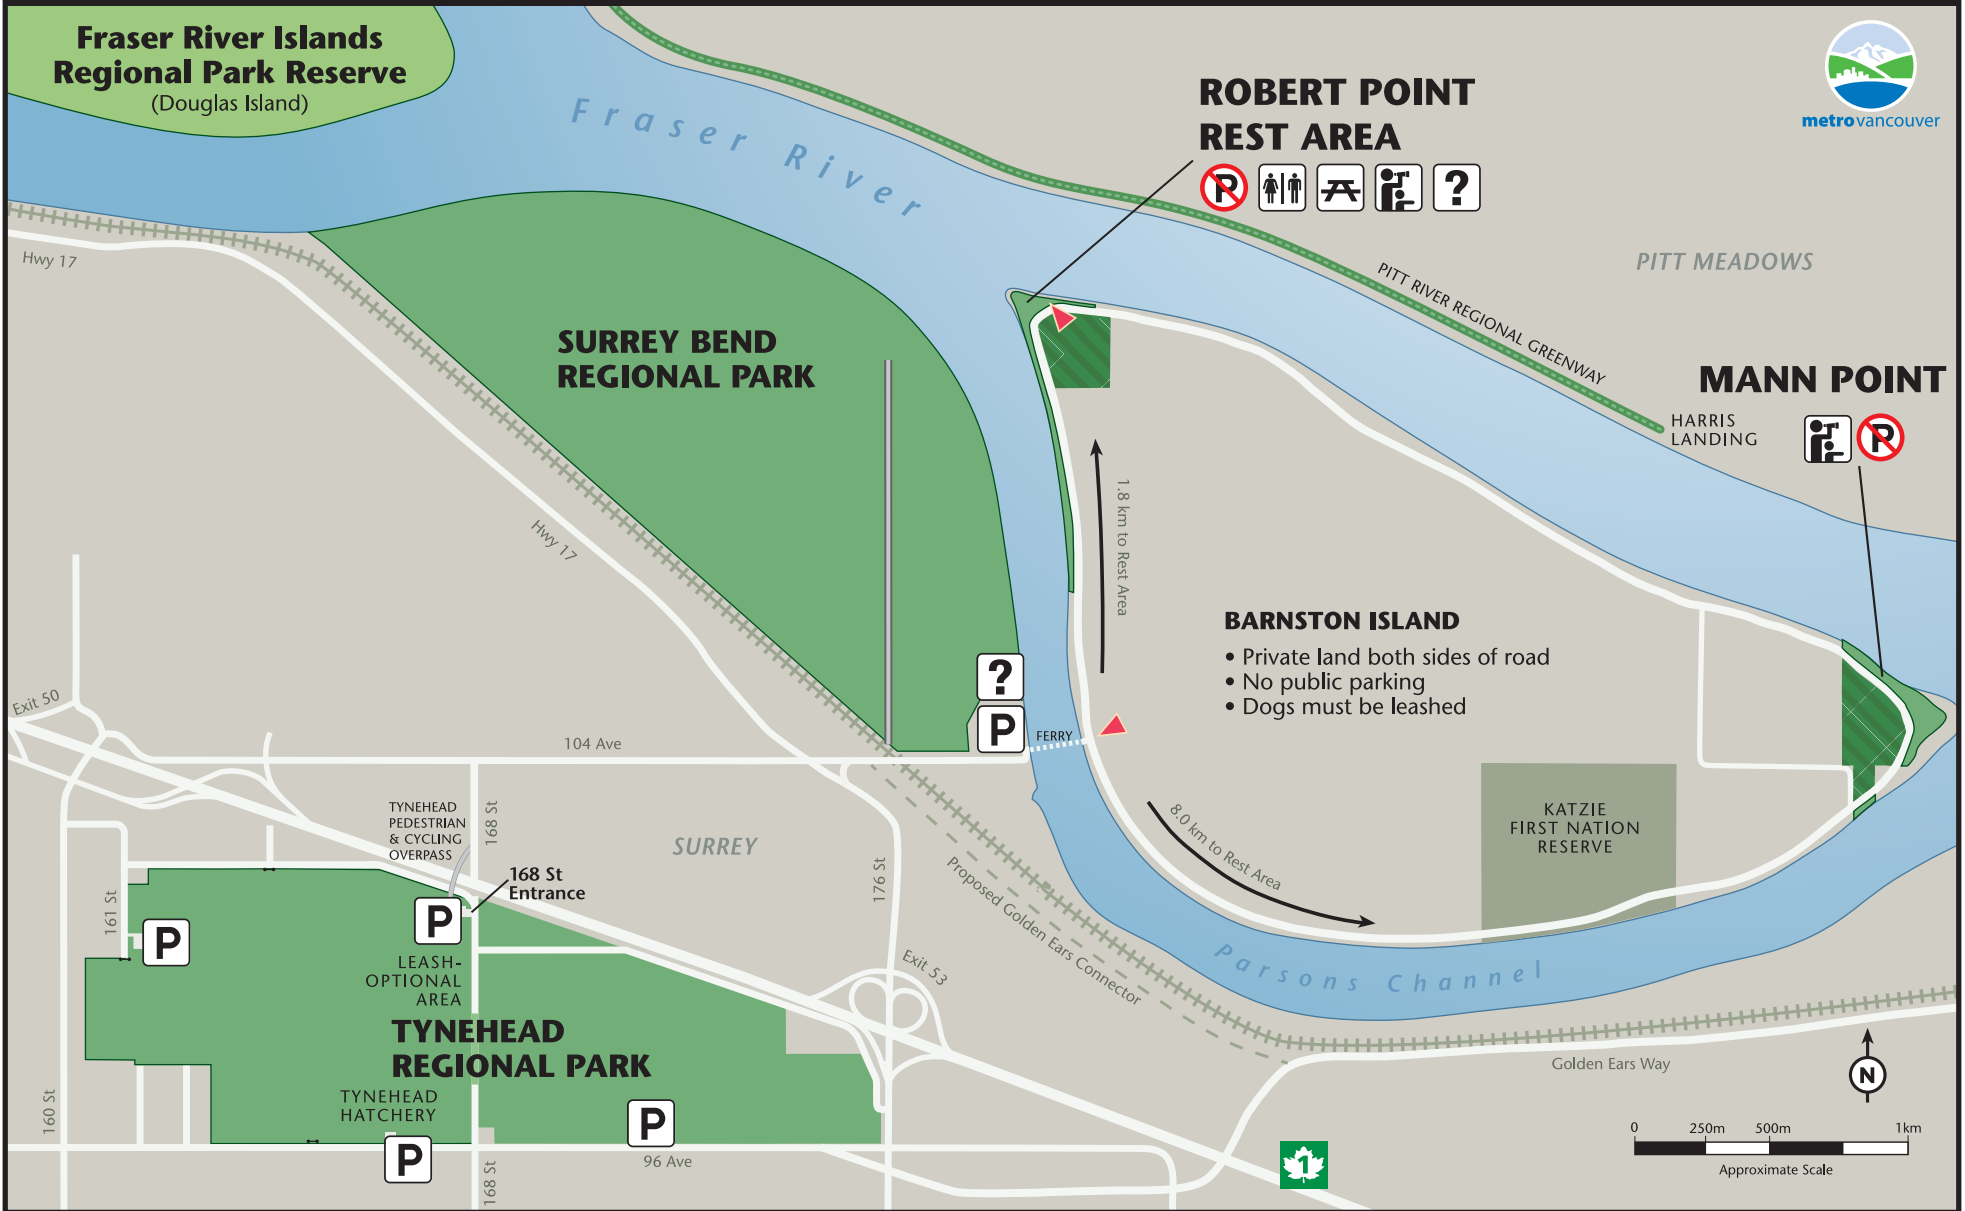

ROBERT POINT REST AREA/MANN POINT BARNSTON ISLAND REGIONAL PARK

? Information

P Parking

No Parking

Toilets

Picnic Area

Viewpoint

Distance Marker

Railroad

Service Road
Cycling/Walking permitted

Regional Park

No Public Access

Park Reserves
Limited Public Access

Greenways
under development