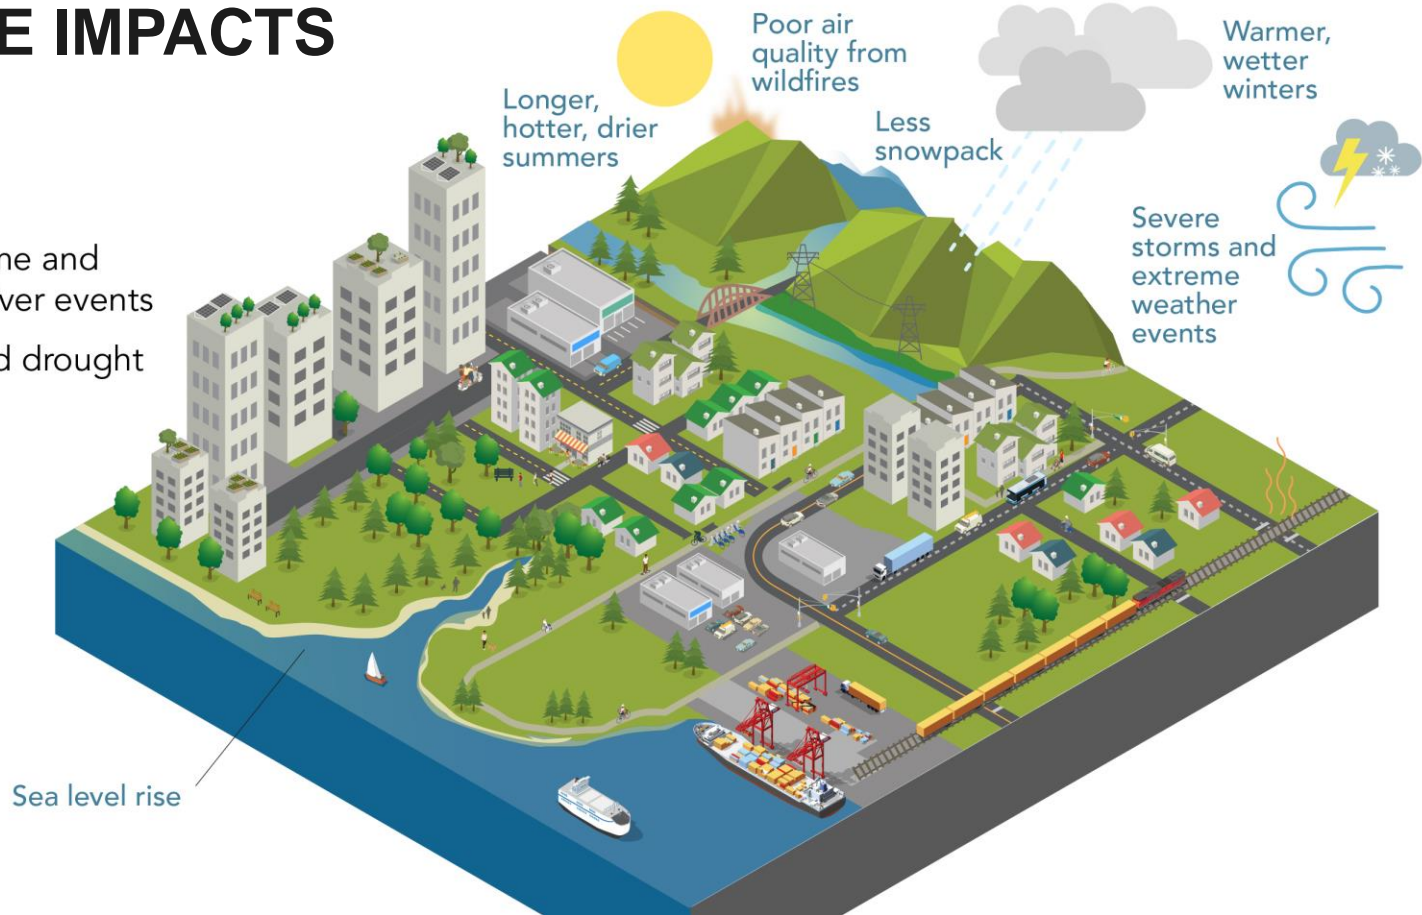

# *Climate 2050*

## METRO VANCOUVER'S 30 YEAR CLIMATE ACTION STRATEGY

Conor Reynolds

Director, Air Quality and Climate Change

REAC Conference Day – May 12, 2023

**metro**vancouver

# CLIMATE IMPACTS

2021 heat dome and atmospheric river events  
2022 extended drought

# CLIMATE 2050

Metro Vancouver demonstrates bold leadership in responding to climate change:

- **Carbon neutral region** by 2050
- Infrastructure, ecosystems and communities are **resilient** to the impacts of climate change