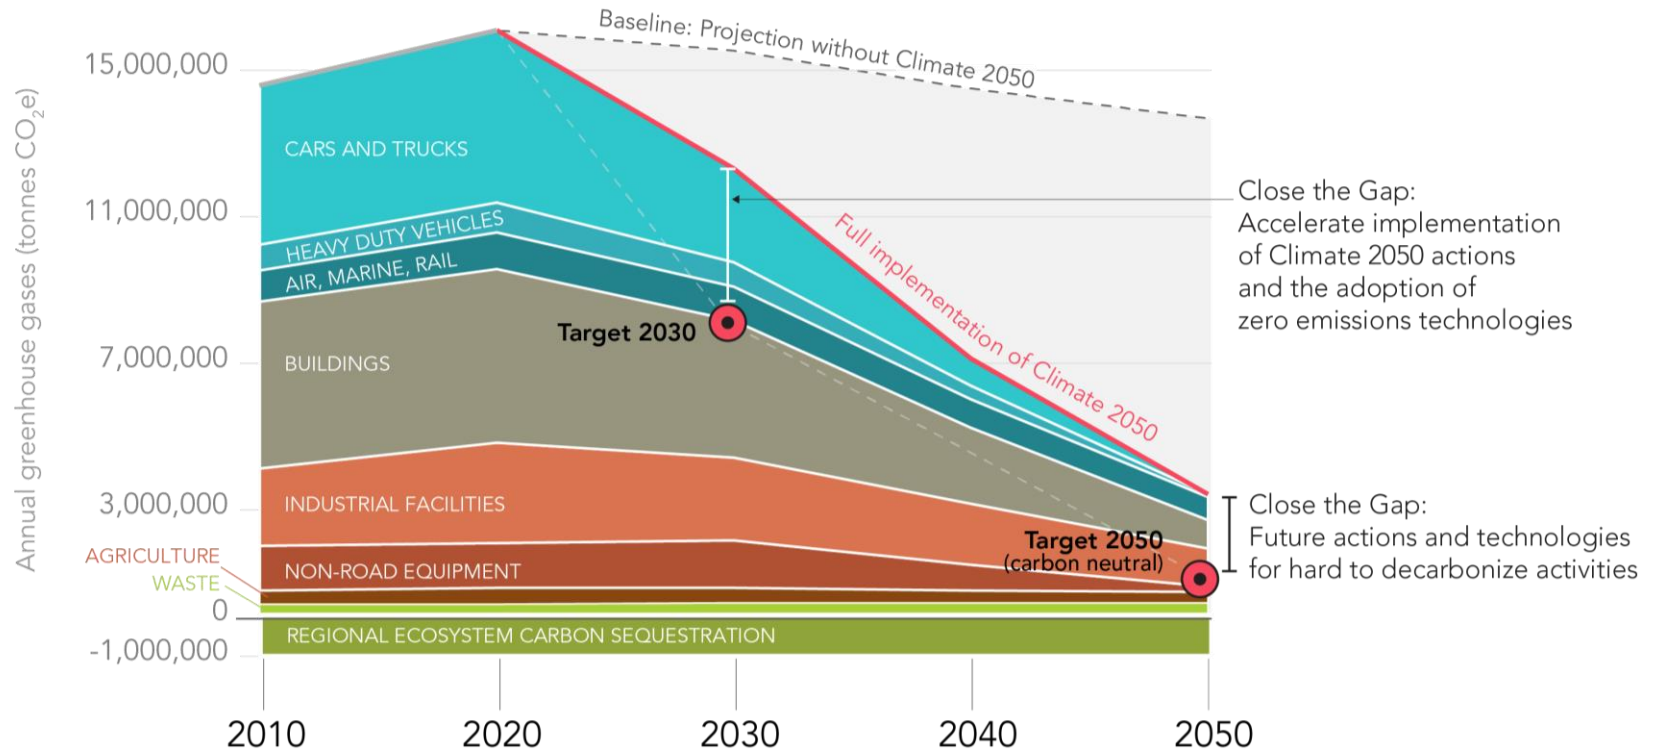

CLIMATE 2050 ROADMAPS

GHG Emissions Reductions (2021 Estimate)