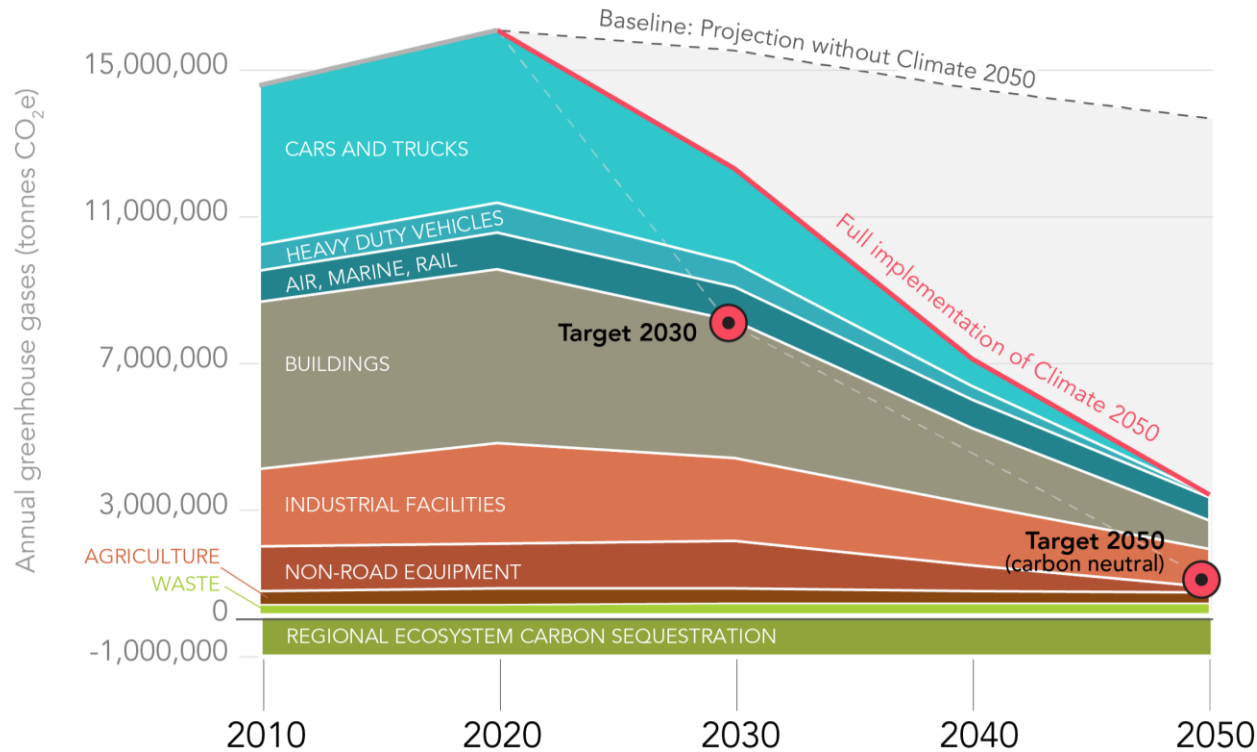

## METRO VANCOUVER'S 30 YEAR CLIMATE ACTION STRATEGY

Conor Reynolds

Director, Air Quality and Climate Change

REAC Conference Day – May 12, 2023

**metro**vancouver

Industry and Business

Agriculture

Waste

# CLIMATE 2050 ROADMAPS

## GHG Emissions Reductions (2021 Estimate)